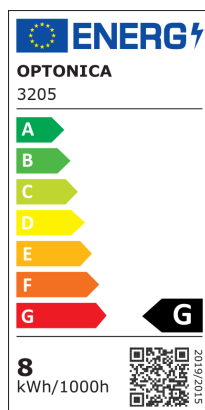

### Downlight LED COB Rotondo Orientabile

Potenza

8W

Colore della luce

Stamps

## Specifiche tecniche

<b>Brand</b>	Optonica	<b>Temperature</b>	-20°C / +40°C
<b>Product Code</b>	CB8-A1	<b>Ra ≥</b>	80
<b>Power</b>	8W	<b>Life span</b>	25 000 Hours
<b>Energy Consumption</b>	8 kWh/1000h	<b>Color Code</b>	845
<b>Input voltage</b>	AC220-240V	<b>Lumen maintenance at end of service life</b>	70%
<b>Flux</b>	560 lm	<b>Size of product</b>	φ95x55 mm
<b>FLUX per watt</b>	70lm/W	<b>Size of Box</b>	100x100 mm
<b>IP</b>	20	<b>Items per pack</b>	1
<b>Correlated Color Temperature</b>	4500K	<b>Items per box</b>	30
<b>Light Color</b>	Luce naturale	<b>Frequency</b>	50/60Hz
<b>EAN Code</b>	3800156632059	<b>Color Of The Shell</b>	Inox
<b>Energy Efficiency Label</b>	G	<b>Material</b>	Aluminium
<b>Beam angle</b>	60°	<b>Gross weight</b>	0,234 kg
<b>On/Off Cycles</b>	25 000x	<b>Net weight</b>	0,195 kg
<b>Instant On</b>	0.1s	<b>Warranty</b>	2 Years