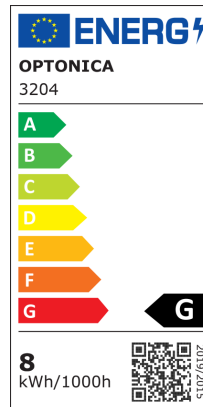

Downlight LED COB Rotondo Orientabile

Potenza

8W

Colore della luce

Stamps

RoHS

-80

Specifiche tecniche

Brand	Optonica	Temperature	-20°C / +40°C
Product Code	CB8-A1	Ra ≥	80
Power	8W	Life span	25 000 Hours
Energy Consumption	8 kWh/1000h	Color Code	825
Input voltage	AC220-240V	Lumen maintenance at end of service life	70%
Flux	560 lm	Size of product	φ95x55 mm
FLUX per watt	70lm/W	Size of Box	100x100 mm
IP	20	Items per pack	1
Correlated Color Temperature	2700K	Items per box	30
Light Color	Luce calda	Frequency	50/60Hz
EAN Code	3800156632042	Color Of The Shell	Inox
Energy Efficiency Label	G	Material	Aluminium
Beam angle	60°	Gross weight	0,234 kg
On/Off Cycles	25 000x	Net weight	0,195 kg
Instant On	0.1s	Warranty	2 Years