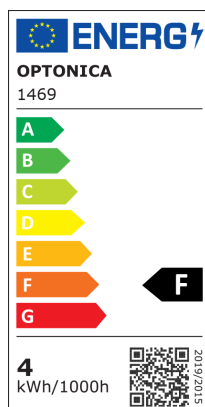

Lampadina LED Filamento Candela C35 E14 Dimmerabile

Potenza

4W

Colore della luce

Luce naturale

Stamps

Specifiche tecniche

Brand	Optonica	On/Off Cycles	25 000x
Product Code	SP4-A6	Instant On	0.2s
Socket	E14	Material	Glass
Power	4W	Operating Frequency	50-60 Hz
Energy Consumption	4 kWh/1000h	Temperature	-20°C / +40°C
Input voltage	AC175-265V	Ra ≥	80
Flux	400 lm	Life span	25 000 Hours
FLUX per watt	100lm/W	Color Code	845
IP	20	Lumen maintenance at end of service life	70%
Dimmable	Yes	Size of product	35x98 mm
Correlated Color Temperature	4000K	Size of package	100x40x40 mm
Light Color	Luce naturale	Size of Box	420x215x240 mm
Wattage Equivalent	32W	Items per pack	1
EAN Code	3800156614697	Items per box	100
Energy Efficiency Label	F	Gross weight	0,021 kg
Beam angle	300°	Net weight	0,014 kg
Power Factor	0.5	Warranty	2 Years