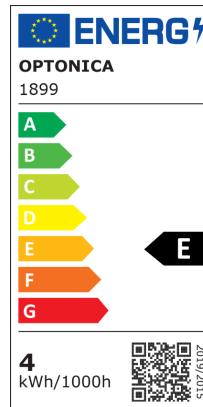

Lampadina LED Filamento A60 Dimmerabile

Potenza

4W

Colore della luce

Stamps

Specifiche tecniche

Brand	Optonica	On/Off Cycles	25 000x
Product Code	SP6-A6	Instant On	0.1s
Socket	E27	Material	Glass
Power	4W	Operating Frequency	50-60 Hz
Energy Consumption	4 kWh/1000h	Temperature	-20°C / +40°C
Input voltage	AC175-265V	Life span	25 000 Hours
Flux	470 lm	Color Code	828
FLUX per watt	117.5 lm/W	LED Type	Filament
IP	20	Lumen maintenance at end of service life	70%
Dimmable	Yes	Size of product	φ60x106 mm
Correlated Color Temperature	2800K	Size of package	125x65x65 mm
Light Color	Luce calda	Items per pack	1
Wattage Equivalent	48W	Items per box	100
EAN Code	3800156618992	Gross weight	0,046 kg
Energy Efficiency Label	E	Net weight	0,027 kg
Beam angle	300°	Warranty	2 Years
Power Factor	0.5		