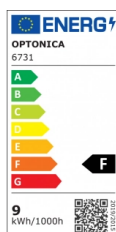

OPTONICA

Apparecchio Con Tubo LED T8

Potenza **Colore della luce**

• 9W

Luce fredda

Specifiche tecniche

Numero di catalogo	6731
Brand	Optonica
Product Code	OT1-A9
Power	9W
Energy Consumption	9 kWh/1000h
Input voltage	AC220-240V

Flux	900 lm
FLUX per watt	85m/W
IP	65
Correlated Color Temperature	6000K
Light Color	Luce fredda
EAN Code	3800156667310
Energy Efficiency Label	F
Beam angle	180°
On/Off Cycles	25 000x
Instant On	0.1s
Material	Plastic
Operating Frequency	50-60 Hz
Temperature	-20°C / +40°C
Ra ≥	80
Life span	25 000 Hours
Color Code	860
Body Color	White
Lumen maintenance at end of service life	70%