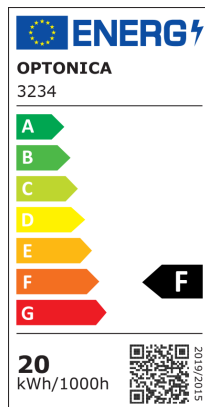

Downlight LED COB Quadrato Girevole

Potenza

20W

Colore della luce

Stamps

Specifiche tecniche

Brand	Optonica	Material	Aluminium
Product Code	CB20-A1	Operating Frequency	50-60 Hz
Power	20W	Temperature	-20°C / +40°C
Energy Consumption	20 kWh/1000h	Ra ≥	80
Input voltage	AC220-240V	Life span	25 000 Hours
Flux	1600 lm	Color Code	845
FLUX per watt	80lm/W	Body Color	White
IP	20	LED Type	COB
Dimmable	No	Lumen maintenance at end of service life	70%
Correlated Color Temperature	4500K	Size of product	160x160x105 mm
Light Color	Luce naturale	Size of package	200x190x140 mm
EAN Code	3800156632349	Items per pack	1
Energy Efficiency Label	F	Items per box	20
Beam angle	60°	Color Of The Shell	White
Power Factor	0.5	Gross weight	0,850 kg
On/Off Cycles	25 000x	Net weight	0,6855 kg
Instant On	0.1s	Warranty	2 Years