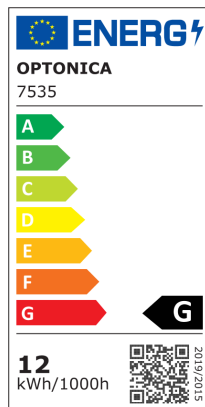

OPTONICA

DATASHEET

Appliche LED Corpo Nero Quadrato

Potenza

12W

Colore della luce

Stamps

Specifiche tecniche

Brand	Optonica	Instant On	0.1s
Product Code	WL15-A2	Material	Plastic
Power	12W	Operating Frequency	50-60 Hz
Energy Consumption	12 kWh/1000h	Temperature	-20°C / +40°C
Input voltage	AC220-240V	Ra ≥	80
Flux	850 lm	Life span	25 000 Hours
FLUX per watt	71 lm/W	Color Code	842
IP	65	Body Color	Black
Dimmable	No	Lumen maintenance at end of service life	70%
Correlated Color Temperature	4200K	Size of product	160 x 160 x 103mm
Light Color	Luce naturale	Size of package	180x180x110 mm
Wattage Equivalent	100W	Items per pack	1
EAN Code	3800156675353	Items per box	20
Energy Efficiency Label	G	Color Of The Shell	Black
Beam angle	145°	Gross weight	0,580 kg
Power Factor	0.5	Net weight	0,500 kg
On/Off Cycles	25 000x	Warranty	2 Years