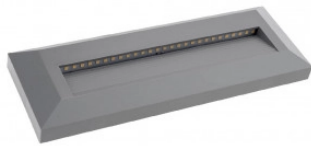

LED Treppenlicht Rechteckig Grau

Leistung

3W

Lichtfarbe

Stamps

RoHS

-80

Technische Spezifikation

Brand	Optonica	Operating Frequency	50-60 Hz
Product Code	WL3-A5	Temperature	-20°C / +40°C
Power	3W	Ra ≥	80
Energy Consumption	3 kWh/1000h	Life span	25 000 Hours
Input voltage	AC220-240V	Color Code	830
Flux	100 lm	Body Color	Gray
FLUX per watt	33lm/W	Mount Type	Step light
IP	65	Lumen maintenance at end of service life	70%
Dimmable	No	Size of product	230x80x28 mm
Correlated Color Temperature	3000K	Size of package	240x90x40 mm
Light Color	Warmweiß	Items per pack	1
Wattage Equivalent	20W	Items per box	50
EAN Code	3800156675193	Color Of The Shell	Grey
Energy Efficiency Label	G	Material	PC
Beam angle	65°	Gross weight	0,270 kg
Power Factor	0.5	Net weight	0,230 kg
On/Off Cycles	25 000x	Warranty	2 Years
Instant On	0.1s		