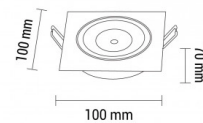

OPTONICA

Downlight LED COB Quadrato Inox da Incasso

Potenza **Colore della luce**

• 8W

Luce calda

Stamps

Specifiche tecniche

Numero di catalogo	3225
Brand	Optonica
Product Code	CB8-A1
Power	8W
Energy Consumption	8 kWh/1000h
Input voltage	AC175-265V
Flux	560 lm
FLUX per watt	70lm/W
IP	20
Dimmable	No
Correlated Color Temperature	2700K
Light Color	Luce calda
Wattage Equivalent	64W
EAN Code	3800156632257
Energy Efficiency Label	G
Beam angle	60°

Power Factor	0.5
On/Off Cycles	25 000x
Instant On	0.1s
Operating Frequency	50-60 Hz
Temperature	-20°C / +40°C
Ra ≥	80
Life span	25 000 Hours
Color Code	827
Body Color	Inox
LED Type	COB
Mount Type	Built-In
Lumen maintenance at end of service life	70%
Size of product	100x100x70 mm
Size of package	115x115x90 mm
Items per pack	1
Items per box	30
Color Of The Shell	Inox
Material	Aluminium