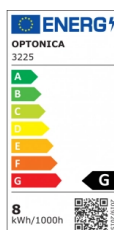

OPTONICA

Downlight LED COB Quadrato Inox da Incasso

Potenza **Colore della luce**

• 8W

Luce calda

Stamps

Specifiche tecniche

Numero di catalogo	3225
Brand	Optonica
Product Code	CB8-A1
Power	8W
Energy Consumption	8 kWh/1000h
Input voltage	AC175-265V
Flux	560 lm
FLUX per watt	70lm/W
IP	20
Dimmable	No
Correlated Color Temperature	2700K
Light Color	Luce calda
Wattage Equivalent	64W
EAN Code	3800156632257
Energy Efficiency Label	G
Beam angle	60°

Power Factor	0.5
On/Off Cycles	25 000x
Instant On	0.1s
Operating Frequency	50-60 Hz
Temperature	-20°C / +40°C
Ra ≥	80
Life span	25 000 Hours
Color Code	827
Body Color	Inox
LED Type	COB
Mount Type	Built-In
Lumen maintenance at end of service life	70%
Size of product	100x100x70 mm
Size of package	115x115x90 mm
Items per pack	1
Items per box	30
Color Of The Shell	Inox
Material	Aluminium