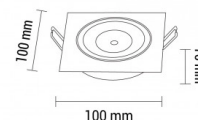

OPTONICA

Downlight LED COB Quadrato da Incasso

Potenza **Colore della luce**

• 8W

Luce calda

Specifiche tecniche

Numero di catalogo	3212
Brand	Optonica
Product Code	CB8-A1
Power	8W
Energy Consumption	8 kWh/1000h
Input voltage	AC175-265V

Flux	560 lm
FLUX per watt	70lm/W
IP	20
Dimmable	No
Correlated Color Temperature	2700K
Light Color	Luce calda
Wattage Equivalent	64W
EAN Code	3800156632127
Energy Efficiency Label	G
Beam angle	60°
Power Factor	0.5
On/Off Cycles	25 000x
Instant On	0.1s
Operating Frequency	50-60 Hz
Temperature	-20°C / +40°C
Ra ≥	80
Life span	25 000 Hours
Color Code	827

Body Color	White
LED Type	COB
Mount Type	Built-In
Lumen maintenance at end of service life	70%
Size of product	100x100x70 mm
Size of package	115x115x90 mm
Items per pack	1
Items per box	30
Color Of The Shell	White
Material	Aluminium
Gross weight	0,261 kg
Net weight	0,212 kg
Warranty	2 Years