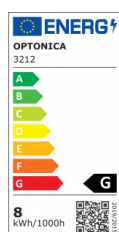

OPTONICA

Downlight LED COB Quadrato da Incasso

Potenza **Colore della luce**

• 8W

Luce calda

Specifiche tecniche

Numero di catalogo	3212
Brand	Optonica
Product Code	CB8-A1
Power	8W
Energy Consumption	8 kWh/1000h
Input voltage	AC175-265V

Flux	560 lm
FLUX per watt	70lm/W
IP	20
Dimmable	No
Correlated Color Temperature	2700K
Light Color	Luce calda
Wattage Equivalent	64W
EAN Code	3800156632127
Energy Efficiency Label	G
Beam angle	60°
Power Factor	0.5
On/Off Cycles	25 000x
Instant On	0.1s
Operating Frequency	50-60 Hz
Temperature	-20°C / +40°C
Ra ≥	80
Life span	25 000 Hours
Color Code	827

Body Color	White
LED Type	COB
Mount Type	Built-In
Lumen maintenance at end of service life	70%
Size of product	100x100x70 mm
Size of package	115x115x90 mm
Items per pack	1
Items per box	30
Color Of The Shell	White
Material	Aluminium
Gross weight	0,261 kg
Net weight	0,212 kg
Warranty	2 Years