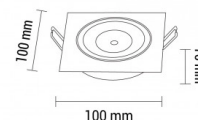

Specifiche tecniche

Numero di catalogo	3222
Brand	Optonica
Product Code	CB8-A1
Power	8W
Energy Consumption	8 kWh/1000h
Input voltage	AC175-265V