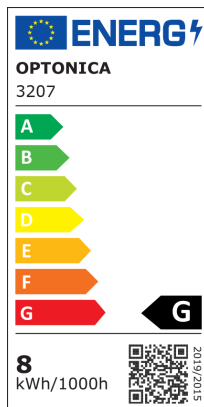

Downlight LED COB Quadrato da Incasso

Potenza

8W

Colore della luce

Stamps

Specifiche tecniche

Brand	Optonica	Operating Frequency	50-60 Hz
Product Code	CB8-A1	Temperature	-20°C / +40°C
Power	8W	Ra ≥	80
Energy Consumption	8 kWh/1000h	Life span	25 000 Hours
Input voltage	AC175-265V	Color Code	860
Flux	560 lm	Body Color	White
FLUX per watt	70lm/W	LED Type	COB
IP	20	Mount Type	Built-In
Dimmable	No	Lumen maintenance at end of service life	70%
Correlated Color Temperature	6000K	Size of product	100x100x70 mm
Light Color	Luce fredda	Size of package	115x115x90 mm
Wattage Equivalent	64W	Items per pack	1
EAN Code	3800156632073	Items per box	30
Energy Efficiency Label	G	Color Of The Shell	White
Beam angle	60°	Material	Aluminium
Power Factor	0.5	Gross weight	0,253 kg
On/Off Cycles	25 000x	Net weight	0,213 kg
Instant On	0.1s	Warranty	2 Years