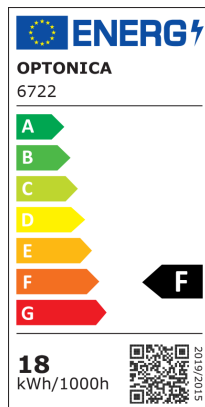

Apparecchio Impermeabile LED

Potenza

18W

Colore della luce

Luce naturale

Stamps

CE

RoHS

Specifiche tecniche

Brand	Optonica	On/Off Cycles	25 000x
Product Code	OT18-A1	Instant On	0.1s
Power	18W	Operating Frequency	50-60 Hz
Energy Consumption	18 kWh/1000h	Temperature	-20°C / +40°C
Input voltage	AC220-240V	Ra ≥	80
Flux	1800 lm	Life span	25 000 Hours
FLUX per watt	100lm/W	Color Code	840
IP	65	Lumen maintenance at end of service life	70%
Dimmable	No	Size of product	650x74x42.5 mm
Correlated Color Temperature	4000K	Others	Fast M12 Cable Gland, Stainless steel clips
Light Color	Luce naturale	Material	PC
EAN Code	3800156667228	Gross weight	0,400 kg
Energy Efficiency Label	F	Net weight	0,264 kg
Beam angle	180°	Warranty	2 Years
Power Factor	0.5		