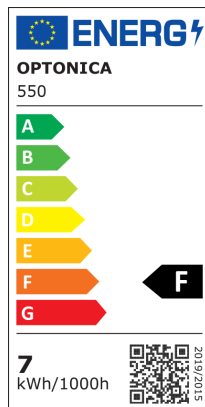

Proiettore LED da Esterno Incassato

Potenza

7W

Colore della luce

Luce fredda

Stamps

Specifiche tecniche

Brand	Optonica	Instant On	0.1s
Product Code	UN7-A1	Material	Aluminium
Power	7W	Operating Frequency	50-60 Hz
Energy Consumption	7 kWh/1000h	Temperature	-20°C / +40°C
Input voltage	AC200-245V	Ra ≥	80
Flux	560 lm	Life span	25 000 Hours
FLUX per watt	80lm/W	Color Code	860
IP	65	Mount Type	Built-In
Dimmable	No	Lumen maintenance at end of service life	70%
Correlated Color Temperature	6000K	Size of product	φ150x93 mm
Light Color	Luce fredda	Size of package	170x170x110 mm
EAN Code	3800156605503	Items per pack	1
Energy Efficiency Label	F	Items per box	18
Beam angle	18°	Gross weight	0,970 kg
Power Factor	0.5	Net weight	0,900 kg
On/Off Cycles	25 000x	Warranty	2 Years