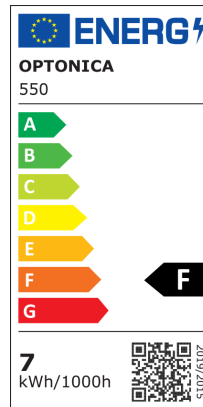

Proyector LED Empotrado para Exteriores

Potencia

7W

Color de luz

Luz blanca

Stamps

RoHS

-80

Especificación técnica

Brand	Optonica	Instant On	0.1s
Product Code	UN7-A1	Material	Aluminium
Power	7W	Operating Frequency	50-60 Hz
Energy Consumption	7 kWh/1000h	Temperature	-20°C / +40°C
Input voltage	AC200-245V	Ra ≥	80
Flux	560 lm	Life span	25 000 Hours
FLUX per watt	80lm/W	Color Code	860
IP	65	Mount Type	Built-In
Dimmable	No	Lumen maintenance at end of service life	70%
Correlated Color Temperature	6000K	Size of product	Ø 150 x 90 mm
Light Color	Luz blanca	Size of package	170x170x110 mm
EAN Code	3800156605503	Items per pack	1
Energy Efficiency Label	F	Items per box	18
Beam angle	18°	Gross weight	0,970 kg
Power Factor	0.5	Net weight	0,900 kg
On/Off Cycles	25 000x	Warranty	2 Years