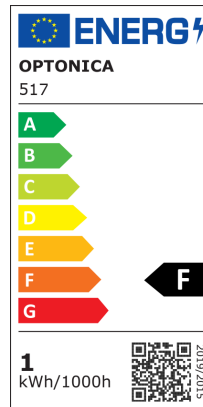

LED Außen Einbaustrahler

Leistung

1W

Lichtfarbe

Stamps

Technische Spezifikation

Brand	Optonica	Instant On	0.1s
Product Code	UN1-A1	Material	Aluminium
Power	1W	Operating Frequency	50-60 Hz
Energy Consumption	1 kWh/1000h	Temperature	-20°C / +40°C
Input voltage	AC200-245V	Ra ≥	80
Flux	80 lm	Life span	25 000 Hours
FLUX per watt	80lm/W	Color Code	830
IP	65	Mount Type	Built-In
Dimmable	No	Lumen maintenance at end of service life	70%
Correlated Color Temperature	3000K	Size of product	Ø 65x75 mm
Light Color	Warmweiß	Size of package	100x90x90 mm
EAN Code	3800156605176	Items per pack	1
Energy Efficiency Label	F	Items per box	50
Beam angle	18°	Gross weight	0,170 kg
Power Factor	0.5	Net weight	0,150 kg
On/Off Cycles	25 000x	Warranty	2 Years