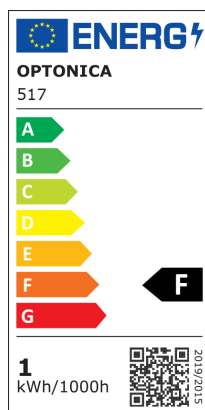

Proiettore LED da Esterno Incassato

Potenza

1W

Colore della luce

Stamps

Specifiche tecniche

| | | | |
|-------------------------------------|---------------|---|---------------|
| Brand | Optonica | Instant On | 0.1s |
| Product Code | UN1-A1 | Material | Aluminium |
| Power | 1W | Operating Frequency | 50-60 Hz |
| Energy Consumption | 1 kWh/1000h | Temperature | -20°C / +40°C |
| Input voltage | AC200-245V | Ra ≥ | 80 |
| Flux | 80 lm | Life span | 25 000 Hours |
| FLUX per watt | 80lm/W | Color Code | 830 |
| IP | 65 | Mount Type | Built-In |
| Dimmable | No | Lumen maintenance at end of service life | 70% |
| Correlated Color Temperature | 3000K | Size of product | φ65x78 mm |
| Light Color | Luce calda | Size of package | 100x90x90 mm |
| EAN Code | 3800156605176 | Items per pack | 1 |
| Energy Efficiency Label | F | Items per box | 50 |
| Beam angle | 18° | Gross weight | 0,170 kg |
| Power Factor | 0.5 | Net weight | 0,150 kg |
| On/Off Cycles | 25 000x | Warranty | 2 Years |