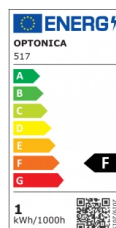

OPTONICA

Projecteur LED Extérieur Encastré

Puissance

- 1W

Couleur de lumière

Lumière chaude

Stamps

Technical Specification

Reference catalogue	517
Brand	Optonica
Product Code	UN1-A1
Power	1W
Energy Consumption	1 kWh/1000h
Input voltage	AC200-245V
Flux	80 lm
FLUX per watt	80lm/W
IP	65
Dimmable	No
Correlated Color Temperature	3000K
Light Color	Lumière chaude
EAN Code	3800156605176
Energy Efficiency Label	F
Beam angle	18°
Power Factor	0.5

On/Off Cycles	25 000x
Instant On	0.1s
Material	Aluminium
Operating Frequency	50-60 Hz
Temperature	-20°C / +40°C
Ra ≥	80
Life span	25 000 Hours
Color Code	830
Mount Type	Built-In
Lumen maintenance at end of service life	70%
Size of product	φ65x78 mm
Size of package	100x90x90 mm
Items per pack	1
Items per box	50
Gross weight	0,170 kg
Net weight	0,150 kg
Warranty	2 Years