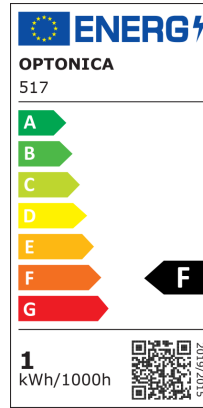

Proiettore LED da Esterno Incassato

Potenza

1W

Colore della luce

Stamps

Specifiche tecniche

Brand	Optonica	Instant On	0.1s
Product Code	UN1-A1	Material	Aluminium
Power	1W	Operating Frequency	50-60 Hz
Energy Consumption	1 kWh/1000h	Temperature	-20°C / +40°C
Input voltage	AC200-245V	Ra ≥	80
Flux	80 lm	Life span	25 000 Hours
FLUX per watt	80lm/W	Color Code	830
IP	65	Mount Type	Built-In
Dimmable	No	Lumen maintenance at end of service life	70%
Correlated Color Temperature	3000K	Size of product	φ65x78 mm
Light Color	Luce calda	Size of package	100x90x90 mm
EAN Code	3800156605176	Items per pack	1
Energy Efficiency Label	F	Items per box	50
Beam angle	18°	Gross weight	0,170 kg
Power Factor	0.5	Net weight	0,150 kg
On/Off Cycles	25 000x	Warranty	2 Years