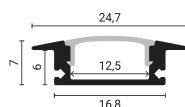

Profilo in Alluminio Per Striscia LED Integrato 6mm L=1 metro

Colore della luce

Nessuna

Stamps

Specifiche tecniche

Brand	Optonica	Size of product	L=1 m
Product Code	OT1-A2	Material	Aluminium
IP	20	Dimensions	24.7 x 7 mm
Light Color	Nessuna	Gross weight	0,140 kg
EAN Code	3800156651937	Net weight	0,1167 kg
Body Color	Gray Body	Warranty	2 Years
Mount Type	Built-In		