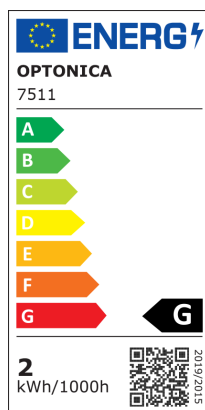

Luce Segnapasso LED Quadrata Bianca

Potenza

2W

Colore della luce

Stamps

Specifiche tecniche

Brand	Optonica	Instant On	0.1s
Product Code	WL2-A5	Material	Polycarbonate
Power	2W	Operating Frequency	50-60 Hz
Energy Consumption	2 kWh/1000h	Temperature	-20°C / +40°C
Input voltage	AC220-240V	Life span	25 000 Hours
Flux	100 lm	Color Code	830
FLUX per watt	50lm/W	Body Color	White
IP	65	Mount Type	Step light
Dimmable	No	Lumen maintenance at end of service life	70%
Correlated Color Temperature	3000K	Size of product	124x124x27 mm
Light Color	Luce calda	Size of package	135x135x40 mm
Wattage Equivalent	8W	Items per pack	1
EAN Code	3800156675117	Items per box	50
Energy Efficiency Label	G	Color Of The Shell	White
Beam angle	55°	Gross weight	0,210 kg
Power Factor	0.5	Net weight	0,170 kg
On/Off Cycles	25 000x	Warranty	2 Years