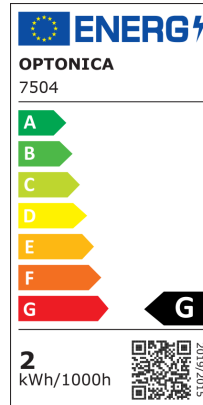

Luce Segnapasso LED Rotonda Nera

Potenza

2W

Colore della luce

Stamps

Specifiche tecniche

Brand	Optonica	Instant On	0.1s
Product Code	WL2-A5	Material	Polycarbonate
Power	2W	Operating Frequency	50-60 Hz
Energy Consumption	2 kWh/1000h	Temperature	-20°C / +40°C
Input voltage	AC220-240V	Life span	25 000 Hours
Flux	80 lm	Color Code	842
FLUX per watt	40lm/W	Body Color	Black
IP	65	Mount Type	Step light
Dimmable	No	Lumen maintenance at end of service life	70%
Correlated Color Temperature	4000K	Size of product	φ150x27 mm
Light Color	Luce naturale	Size of package	160x160x40 mm
Wattage Equivalent	8W	Items per pack	1
EAN Code	3800156675049	Items per box	50
Energy Efficiency Label	G	Color Of The Shell	Black
Beam angle	55°	Gross weight	0,257 kg
Power Factor	0.5	Net weight	0,210 kg
On/Off Cycles	100 000x	Warranty	2 Years