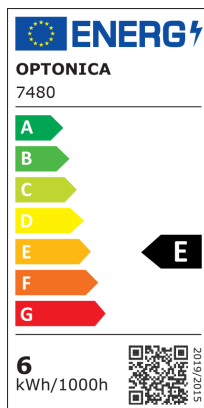

Luce da Parete LED Epistar 6W Corpo Grigio Orientabile

Potenza

6W

Colore della luce

Luce naturale

Stamps

RoHS

-80

Specifiche tecniche

Brand	Optonica	Instant On	0.1s
Product Code	WL6-A4	Material	Aluminium
Power	6W	Operating Frequency	50-60 Hz
Energy Consumption	6 kWh/1000h	Temperature	-20°C / +40°C
Input voltage	AC220-240V	Ra ≥	80
Flux	660 lm	Life span	25 000 Hours
FLUX per watt	110lm/W	Color Code	840
IP	54	Body Color	Gray
Dimmable	No	Lumen maintenance at end of service life	70%
Correlated Color Temperature	4000K	Size of product	110x96x54 mm
Light Color	Luce naturale	Size of package	125x105x75 mm
Wattage Equivalent	44W	Items per pack	1
EAN Code	3800156674806	Items per box	20
Energy Efficiency Label	E	Color Of The Shell	Grey
Beam angle	120°	Gross weight	0,600 kg
Power Factor	0.5	Net weight	0,540 kg
On/Off Cycles	25 000x	Warranty	2 Years