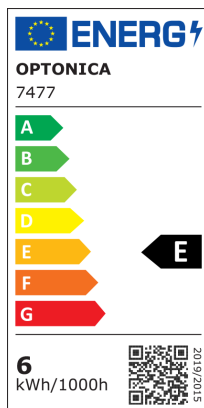

Luce da Parete LED Epistar 6W Corpo Grigio Orientabile

Potenza

6W

Colore della luce

Luce calda

Stamps

RoHS

-80

6 kWh/1000h

Specifiche tecniche

Brand	Optonica	Instant On	0.1s
Product Code	WL6-A4	Material	Aluminium
Power	6W	Operating Frequency	50-60 Hz
Energy Consumption	6 kWh/1000h	Temperature	-20°C / +40°C
Input voltage	AC220-240V	Ra ≥	80
Flux	660 lm	Life span	25 000 Hours
FLUX per watt	110lm/W	Color Code	830
IP	54	Body Color	Gray
Dimmable	No	Lumen maintenance at end of service life	70%
Correlated Color Temperature	3000K	Size of product	110x96x54 mm
Light Color	Luce calda	Size of package	125x105x75 mm
Wattage Equivalent	44W	Items per pack	1
EAN Code	3800156674776	Items per box	20
Energy Efficiency Label	E	Color Of The Shell	Grey
Beam angle	120°	Gross weight	0,600 kg
Power Factor	0.5	Net weight	0,540 kg
On/Off Cycles	25 000x	Warranty	2 Years