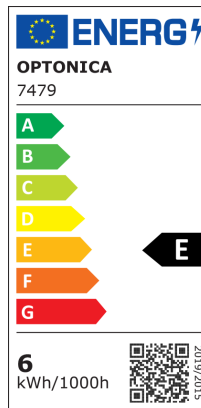

Luce da Parete LED Epistar 6W Corpo Nero Orientabile

Potenza

6W

Colore della luce

Stamps

Specifiche tecniche

Brand	Optonica	Material	Aluminium
Product Code	WL6-A4	Operating Frequency	50-60 Hz
Power	6W	Temperature	-20°C / +40°C
Energy Consumption	6 kWh/1000h	Ra ≥	80
Input voltage	AC220-240V	Life span	25 000 Hours
Flux	660 lm	Color Code	840
FLUX per watt	110lm/W	Body Color	Black
IP	54	Mount Type	Wall Installation
Dimmable	No	Lumen maintenance at end of service life	70%
Correlated Color Temperature	4000K	Size of product	110 x 55 x 95mm
Light Color	Luce naturale	Size of package	125x105x75 mm
Wattage Equivalent	44W	Items per pack	1
EAN Code	3800156674790	Items per box	20
Energy Efficiency Label	E	Color Of The Shell	Black
Beam angle	120°	Gross weight	0,600 kg
Power Factor	0.5	Net weight	0,540 kg
On/Off Cycles	25 000x	Warranty	2 Years