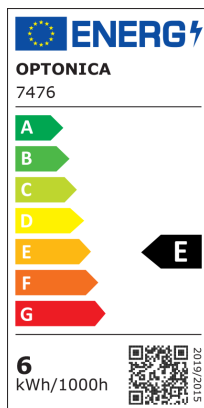

Lámpara de Pared LED Epistar 6W Cuerpo Negro Giratorio

Potencia

6W

Color de luz

Stamps

RoHS

-80

6 kWh/1000h

Especificación técnica

Brand	Optonica	Material	Aluminium
Product Code	WL6-A4	Operating Frequency	50-60 Hz
Power	6W	Temperature	-20°C / +40°C
Energy Consumption	6 kWh/1000h	Ra ≥	80
Input voltage	AC220-240V	Life span	25 000 Hours
Flux	660 lm	Color Code	830
FLUX per watt	110lm/W	Body Color	Black
IP	54	Mount Type	Wall Installation
Dimmable	No	Lumen maintenance at end of service life	70%
Correlated Color Temperature	3000K	Size of product	110 x 55 x 95mm
Light Color	Blanco cálido	Size of package	125x105x75 mm
Wattage Equivalent	44W	Items per pack	1
EAN Code	3800156674769	Items per box	20
Energy Efficiency Label	E	Color Of The Shell	Black
Beam angle	120°	Gross weight	0,600 kg
Power Factor	0.5	Net weight	0,540 kg
On/Off Cycles	25 000x	Warranty	2 Years