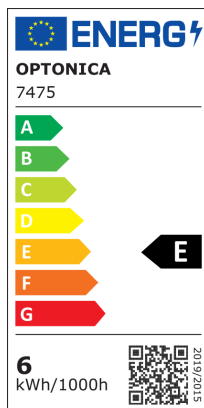

LED zidna svjetiljka Epistar 6W bijelo kućište rotabilno

Snaga

6W

Svijetla boja

Warm white

Stamps

RoHS

-80

Tehnička specifikacija

Brand	Optonica	Material	Aluminium
Product Code	WL6-A4	Operating Frequency	50-60 Hz
Power	6W	Temperature	-20°C / +40°C
Energy Consumption	6 kWh/1000h	Ra ≥	80
Input voltage	AC220-240V	Life span	25 000 Hours
Flux	660 lm	Color Code	830
FLUX per watt	110lm/W	Body Color	White
IP	54	Mount Type	Wall Installation
Dimmable	No	Lumen maintenance at end of service life	70%
Correlated Color Temperature	3000K	Size of product	110 x 55 x 95mm
Light Color	Warm white	Size of package	125x105x75 mm
Wattage Equivalent	44W	Items per pack	1
EAN Code	3800156674752	Items per box	20
Energy Efficiency Label	E	Color Of The Shell	White
Beam angle	120°	Gross weight	0,600 kg
Power Factor	0.5	Net weight	0,540 kg
On/Off Cycles	25 000x	Warranty	2 Years