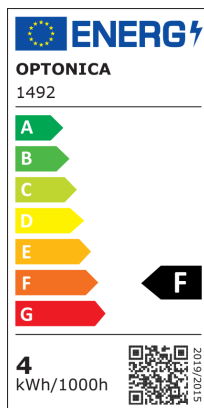

Lampadina Candela LED E14 G45 Vetro Dorato

Potenza

4W

Colore della luce

Luce calda

Stamps

RoHS

-80

4
kWh/1000h

Specifiche tecniche

Brand	Optonica	Instant On	0.1s
Product Code	SP4-A4	Material	Glass
Socket	E14	Operating Frequency	50-60 Hz
Power	4W	Temperature	-20°C / +40°C
Energy Consumption	4 kWh/1000h	Ra ≥	80
Input voltage	AC220-240V	Life span	25 000 Hours
Flux	400 lm	Color Code	825
FLUX per watt	100lm/W	Body Color	Golden Glass
IP	20	LED Type	Filament
Dimmable	No	Lumen maintenance at end of service life	70%
Correlated Color Temperature	2800K	Size of product	φ45x78 mm
Light Color	Luce calda	Size of package	95x50x50 mm
Wattage Equivalent	27W	Items per pack	1
EAN Code	3800156614925	Items per box	100
Energy Efficiency Label	F	Gross weight	0,020 kg
Beam angle	300°	Net weight	0,013 kg
Power Factor	0.9	Warranty	2 Years