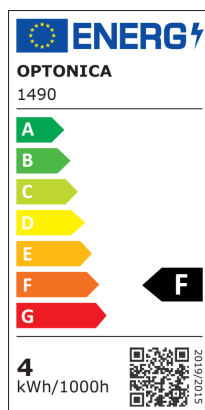

LED svijeća E14 C35 zlatno staklo

Snaga

4W

Svijetla boja

Stamps

Tehnička specifikacija

Brand	Optonica	On/Off Cycles	25 000x
Product Code	SP4-A4	Instant On	0.1s
Socket	E14	Material	Glass
Power	4W	Operating Frequency	50-60 Hz
Energy Consumption	4 kWh/1000h	Temperature	-20°C / +40°C
Input voltage	AC220-240V	Life span	25 000 Hours
Flux	400 lm	Color Code	825
FLUX per watt	100lm/W	Body Color	Golden Glass
IP	20	LED Type	Filament
Dimmable	No	Lumen maintenance at end of service life	70%
Correlated Color Temperature	2800K	Size of product	φ35x98 mm
Light Color	Warm white	Size of package	110x40x40 mm
Wattage Equivalent	27W	Items per pack	1
EAN Code	3800156614901	Items per box	100
Energy Efficiency Label	F	Gross weight	0,020 kg
Beam angle	300°	Net weight	0,013 kg
Power Factor	0.9	Warranty	2 Years