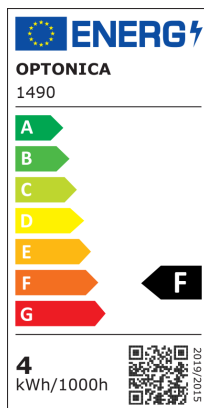

### Lampadina Candela LED E14 C35 Vetro Dorato

Potenza

4W

Colore della luce

Luce calda

Stamps

RoHS

-80

## Specifiche tecniche

Brand	Optonica	On/Off Cycles	25 000x
Product Code	SP4-A4	Instant On	0.1s
Socket	E14	Material	Glass
Power	4W	Operating Frequency	50-60 Hz
Energy Consumption	4 kWh/1000h	Temperature	-20°C / +40°C
Input voltage	AC220-240V	Life span	25 000 Hours
Flux	400 lm	Color Code	825
FLUX per watt	100lm/W	Body Color	Golden Glass
IP	20	LED Type	Filament
Dimmable	No	Lumen maintenance at end of service life	70%
Correlated Color Temperature	2800K	Size of product	φ35x98 mm
Light Color	Luce calda	Size of package	110x40x40 mm
Wattage Equivalent	27W	Items per pack	1
EAN Code	3800156614901	Items per box	100
Energy Efficiency Label	F	Gross weight	0,020 kg
Beam angle	300°	Net weight	0,013 kg
Power Factor	0.9	Warranty	2 Years