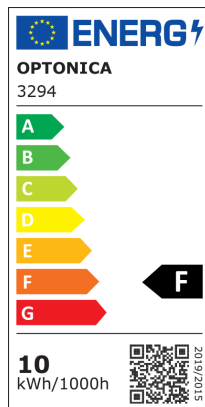

Downlight LED COB Quadrato Orientabile

Potenza

10W

Colore della luce

Stamps

Specifiche tecniche

Brand	Optonica	Material	Plastic
Product Code	CB10-A1	Operating Frequency	50-60 Hz
Power	10W	Temperature	-20°C / +40°C
Energy Consumption	10 kWh/1000h	Ra ≥	80
Input voltage	AC175-265V	Life span	25 000 Hours
Flux	750 lm	Color Code	845
FLUX per watt	75lm/W	Body Color	White
IP	20	Mount Type	Built-In
Dimmable	No	Lumen maintenance at end of service life	70%
Correlated Color Temperature	4500K	Size of product	115x115x50 mm
Light Color	Luce naturale	Size of package	140x120x70 mm
Wattage Equivalent	50W	Items per pack	1
EAN Code	3800156632943	Items per box	50
Energy Efficiency Label	F	Color Of The Shell	White
Beam angle	50°	Mounting dimensions	Ø 100 mm
Hole Size	φ105 mm	Gross weight	0,155 kg
Power Factor	0.9	Net weight	0,118 kg
On/Off Cycles	25 000x	Warranty	2 Years