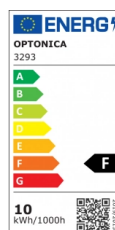

OPTONICA

LED COB Downlight Square Rotable

Potencia **Color de luz**

- 10W

Luz blanca

Stamps

Especificación técnica

Número de catálogo	3293
Brand	Optonica
Product Code	CB10-A1
Power	10W
Energy Consumption	10 kWh/1000h
Input voltage	AC175-265V
Flux	750 lm
FLUX per watt	75lm/W
IP	20
Dimmable	No
Correlated Color Temperature	6000K
Light Color	Luz blanca
Wattage Equivalent	50W
EAN Code	3800156632936
Energy Efficiency Label	F
Beam angle	50°

Hole Size	φ105 mm
Power Factor	0.9
On/Off Cycles	25 000x
Instant On	0.1s
Material	Plastic
Operating Frequency	50-60 Hz
Temperature	-20°C / +40°C
Ra ≥	80
Life span	25 000 Hours
Color Code	860
Body Color	White
Mount Type	Built-In
Lumen maintenance at end of service life	70%
Size of product	115x115x50 mm
Size of package	140x120x70 mm
Items per pack	1
Items per box	50
Color Of The Shell	White