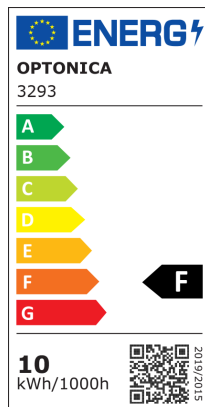

Downlight LED COB Quadrato Orientabile

Potenza

10W

Colore della luce

Stamps

Specifiche tecniche

Brand	Optonica	Material	Plastic
Product Code	CB10-A1	Operating Frequency	50-60 Hz
Power	10W	Temperature	-20°C / +40°C
Energy Consumption	10 kWh/1000h	Ra ≥	80
Input voltage	AC175-265V	Life span	25 000 Hours
Flux	750 lm	Color Code	860
FLUX per watt	75lm/W	Body Color	White
IP	20	Mount Type	Built-In
Dimmable	No	Lumen maintenance at end of service life	70%
Correlated Color Temperature	6000K	Size of product	115x115x50 mm
Light Color	Luce fredda	Size of package	140x120x70 mm
Wattage Equivalent	50W	Items per pack	1
EAN Code	3800156632936	Items per box	50
Energy Efficiency Label	F	Color Of The Shell	White
Beam angle	50°	Mounting dimensions	Ø 100 mm
Hole Size	φ105 mm	Gross weight	0,155 kg
Power Factor	0.9	Net weight	0,118 kg
On/Off Cycles	25 000x	Warranty	2 Years