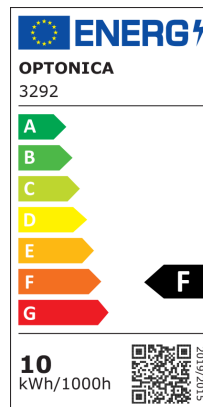

LED COB Downlight Rund Drehbar

Leistung

10W

Lichtfarbe

Stamps

Technische Spezifikation

Brand	Optonica	Instant On	0.1s
Product Code	CB10-A1	Material	Plastic
Power	10W	Operating Frequency	50-60 Hz
Energy Consumption	10 kWh/1000h	Temperature	-20°C / +40°C
Input voltage	AC175-265V	Ra ≥	80
Flux	750 lm	Life span	25 000 Hours
FLUX per watt	75lm/W	Color Code	827
IP	20	Body Color	White
Dimmable	No	Lumen maintenance at end of service life	70%
Correlated Color Temperature	2700K	Size of product	Φ113x50 mm
Light Color	Warmweiß	Size of package	120x120x70 mm
Wattage Equivalent	50W	Items per pack	1
EAN Code	3800156632929	Items per box	50
Energy Efficiency Label	F	Color Of The Shell	White
Beam angle	50°	Mounting dimensions	Ø 100 mm
Hole Size	φ105 mm	Gross weight	0,146 kg
Power Factor	0.9	Net weight	0,114 kg
On/Off Cycles	25 000x	Warranty	2 Years