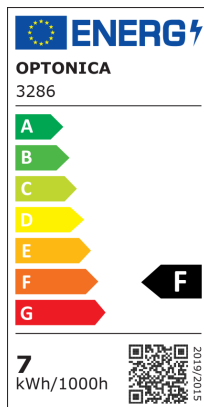

### Downlight LED COB Rotondo Orientabile

Potenza

7W

Colore della luce

Stamps

## Specifiche tecniche

<b>Brand</b>	Optonica	<b>Instant On</b>	0.1s
<b>Product Code</b>	CB7-A1	<b>Material</b>	Plastic
<b>Power</b>	7W	<b>Operating Frequency</b>	50-60 Hz
<b>Energy Consumption</b>	7 kWh/1000h	<b>Temperature</b>	-20°C / +40°C
<b>Input voltage</b>	AC175-265V	<b>Ra ≥</b>	80
<b>Flux</b>	525 lm	<b>Life span</b>	25 000 Hours
<b>FLUX per watt</b>	75lm/W	<b>Color Code</b>	827
<b>IP</b>	20	<b>Body Color</b>	White
<b>Dimmable</b>	No	<b>Lumen maintenance at end of service life</b>	70%
<b>Correlated Color Temperature</b>	2700K	<b>Size of product</b>	Φ89x40 mm
<b>Light Color</b>	Luce calda	<b>Size of package</b>	100x100x60 mm
<b>Wattage Equivalent</b>	35W	<b>Items per pack</b>	1
<b>EAN Code</b>	3800156632868	<b>Items per box</b>	50
<b>Energy Efficiency Label</b>	F	<b>Color Of The Shell</b>	White
<b>Beam angle</b>	50°	<b>Mounting dimensions</b>	Ø 75 mm
<b>Hole Size</b>	φ75-80 mm	<b>Gross weight</b>	0,080 kg
<b>Power Factor</b>	0.9	<b>Net weight</b>	0,066 kg
<b>On/Off Cycles</b>	25 000x	<b>Warranty</b>	2 Years