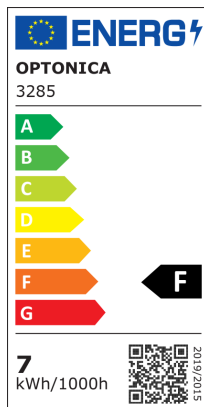

Downlight LED COB Rotondo Orientabile

Potenza

7W

Colore della luce

Stamps

Specifiche tecniche

Brand	Optonica	Instant On	0.1s
Product Code	CB7-A1	Material	Plastic
Power	7W	Operating Frequency	50-60 Hz
Energy Consumption	7 kWh/1000h	Temperature	-20°C / +40°C
Input voltage	AC175-265V	Ra ≥	80
Flux	525 lm	Life span	25 000 Hours
FLUX per watt	75lm/W	Color Code	845
IP	20	Body Color	White
Dimmable	No	Lumen maintenance at end of service life	70%
Correlated Color Temperature	4500K	Size of product	Ø89x40 mm
Light Color	Luce naturale	Size of package	100x100x60 mm
Wattage Equivalent	35W	Items per pack	1
EAN Code	3800156632851	Items per box	50
Energy Efficiency Label	F	Color Of The Shell	White
Beam angle	50°	Mounting dimensions	Ø 75 mm
Hole Size	φ75-80 mm	Gross weight	0,080 kg
Power Factor	0.9	Net weight	0,066 kg
On/Off Cycles	25 000x	Warranty	2 Years