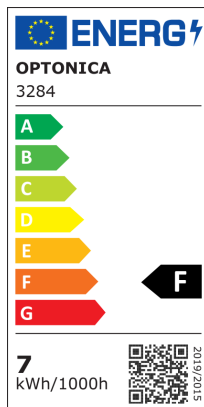

### Downlight LED COB Rotondo Orientabile

Potenza

7W

Colore della luce

 Luce fredda

Stamps

### Specifiche tecniche

<b>Brand</b>	Optonica	<b>Instant On</b>	0.1s
<b>Product Code</b>	CB7-A1	<b>Material</b>	Plastic
<b>Power</b>	7W	<b>Operating Frequency</b>	50-60 Hz
<b>Energy Consumption</b>	7 kWh/1000h	<b>Temperature</b>	-20°C / +40°C
<b>Input voltage</b>	AC175-265V	<b>Ra ≥</b>	80
<b>Flux</b>	525 lm	<b>Life span</b>	25 000 Hours
<b>FLUX per watt</b>	75lm/W	<b>Color Code</b>	860
<b>IP</b>	20	<b>Body Color</b>	White
<b>Dimmable</b>	No	<b>Lumen maintenance at end of service life</b>	70%
<b>Correlated Color Temperature</b>	6000K	<b>Size of product</b>	Ø89x40 mm
<b>Light Color</b>	Luce fredda	<b>Size of package</b>	100x100x60 mm
<b>Wattage Equivalent</b>	35W	<b>Items per pack</b>	1
<b>EAN Code</b>	3800156632844	<b>Items per box</b>	50
<b>Energy Efficiency Label</b>	F	<b>Color Of The Shell</b>	White
<b>Beam angle</b>	50°	<b>Mounting dimensions</b>	Ø 75 mm
<b>Hole Size</b>	φ75-80 mm	<b>Gross weight</b>	0,080 kg
<b>Power Factor</b>	0.9	<b>Net weight</b>	0,066 kg
<b>On/Off Cycles</b>	25 000x	<b>Warranty</b>	2 Years