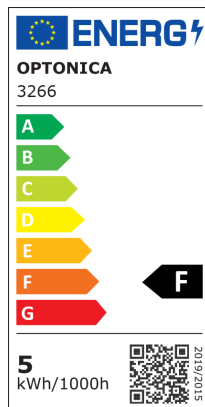

Downlight LED COB Rotondo Orientabile

Potenza

5W

Colore della luce

Stamps

Specifiche tecniche

Brand	Optonica	Instant On	0.1s
Product Code	CB5-A1	Material	Plastic
Power	5W	Operating Frequency	50-60 Hz
Energy Consumption	5 kWh/1000h	Temperature	-20°C / +40°C
Input voltage	AC175-265V	Ra ≥	80
Flux	375 lm	Life span	25 000 Hours
FLUX per watt	75lm/W	Color Code	827
IP	20	Body Color	White
Dimmable	No	Lumen maintenance at end of service life	70%
Correlated Color Temperature	2700K	Size of product	Ø89x30 mm
Light Color	Luce calda	Size of package	100x100x60 mm
Wattage Equivalent	25W	Items per pack	1
EAN Code	3800156632660	Items per box	50
Energy Efficiency Label	F	Color Of The Shell	White
Beam angle	50°	Mounting dimensions	Ø 75 mm
Hole Size	φ75-80 mm	Gross weight	0,075 kg
Power Factor	0.9	Net weight	0,061 kg
On/Off Cycles	25 000x	Warranty	2 Years