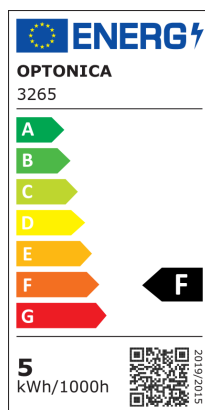

Downlight LED COB Rotondo Orientabile

Potenza

5W

Colore della luce

Stamps

Specifiche tecniche

Brand	Optonica	Instant On	0.1s
Product Code	CB5-A1	Material	Plastic
Power	5W	Operating Frequency	50-60 Hz
Energy Consumption	5 kWh/1000h	Temperature	-20°C / +40°C
Input voltage	AC175-265V	Ra ≥	80
Flux	375 lm	Life span	25 000 Hours
FLUX per watt	75lm/W	Color Code	845
IP	20	Body Color	White
Dimmable	No	Lumen maintenance at end of service life	70%
Correlated Color Temperature	4000K	Size of product	Ø89x30 mm
Light Color	Luce naturale	Size of package	100x100x60 mm
Wattage Equivalent	25W	Items per pack	1
EAN Code	3800156632653	Items per box	50
Energy Efficiency Label	F	Color Of The Shell	White
Beam angle	50°	Mounting dimensions	Ø 75 mm
Hole Size	φ75-80 mm	Gross weight	0,075 kg
Power Factor	0.9	Net weight	0,061 kg
On/Off Cycles	25 000x	Warranty	2 Years