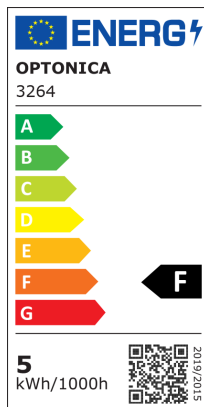

Downlight LED COB Rotondo Orientabile

Potenza

5W

Colore della luce

 Luce fredda

Stamps

RoHS

-80

Specifiche tecniche

| | | | |
|-------------------------------------|---------------|---|---------------|
| Brand | Optonica | Material | Plastic |
| Product Code | CB5-A1 | Operating Frequency | 50-60 Hz |
| Power | 5W | Temperature | -20°C / +40°C |
| Energy Consumption | 5 kWh/1000h | Ra ≥ | 80 |
| Input voltage | AC175-265V | Life span | 25 000 Hours |
| Flux | 375 lm | Weight of Product | 90 gr. |
| FLUX per watt | 75lm/W | Color Code | 860 |
| IP | 20 | Body Color | White |
| Dimmable | No | Lumen maintenance at end of service life | 70% |
| Correlated Color Temperature | 6000K | Size of product | Ø89x30 mm |
| Light Color | Luce fredda | Size of package | 100x100x60 mm |
| Wattage Equivalent | 25W | Items per pack | 1 |
| EAN Code | 3800156632646 | Items per box | 50 |
| Energy Efficiency Label | F | Color Of The Shell | White |
| Beam angle | 50° | Mounting dimensions | Ø 75 mm |
| Hole Size | φ75-80 mm | Gross weight | 0,075 kg |
| Power Factor | 0.9 | Net weight | 0,061 kg |
| On/Off Cycles | 25 000x | Warranty | 2 Years |