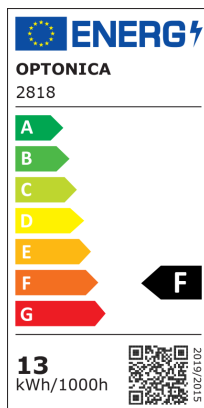

Luce di Soffitto LED di Superficie Con Kit di Emergenza 3 Ore

Potenza

13W

Colore della luce

Luce calda

Stamps

RoHS

-80

Specifiche tecniche

Brand	Optonica	Material	Plastic
Product Code	DL13-A4	Operating Frequency	50-60 Hz
Power	13W	Temperature	-30°C / +50°C
Energy Consumption	13 kWh/1000h	Ra ≥	80
Input voltage	AC220-240V	Life span	25 000 Hours
Flux	1050 lm	Color Code	827
FLUX per watt	80lm/W	Body Color	White
IP	65	Mount Type	Ceiling
Dimmable	No	Lumen maintenance at end of service life	70%
Correlated Color Temperature	2700K	Size of product	φ320x113 mm
Light Color	Luce calda	Size of package	330x330x110 mm
Wattage Equivalent	70W	Items per pack	1
EAN Code	3800156628182	Items per box	10
Energy Efficiency Label	F	Color Of The Shell	White
Beam angle	120°	Emergency Mode	3-hours Emergency Duration
Power Factor	0.9	Gross weight	0,914 kg
On/Off Cycles	25 000x	Net weight	0,723 kg