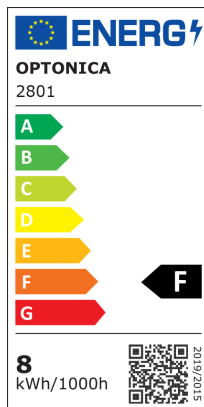

OPTONICA

DATASHEET

Soffitto LED di Superficie

Potenza

8W

Colore della luce

Luce fredda

Stamps

CE

RoHS

-80

Specifiche tecniche

Brand	Optonica	Material	Plastic
Product Code	DL8-A2	Operating Frequency	50-60 Hz
Power	8W	Temperature	-20°C / +40°C
Energy Consumption	8 kWh/1000h	Ra ≥	80
Input voltage	AC220-240V	Life span	25 000 Hours
Flux	640 lm	Color Code	860
FLUX per watt	80lm/W	Body Color	White
IP	54	Mount Type	Ceiling
Dimmable	No	Lumen maintenance at end of service life	70%
Correlated Color Temperature	6000K	Size of product	160x90x51 mm
Light Color	Luce fredda	Size of package	165x95x60 mm
Wattage Equivalent	40W	Items per pack	1
EAN Code	3800156628014	Items per box	32
Energy Efficiency Label	F	Color Of The Shell	White
Beam angle	120°	Gross weight	0,150 kg
Power Factor	0.9	Net weight	0,113 kg
On/Off Cycles	25 000x	Warranty	2 Years
Instant On	0.1s		