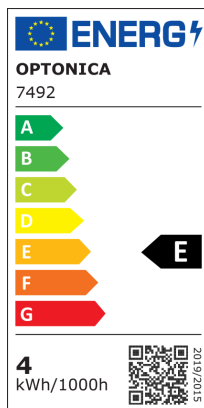

Luce da Parete LED Rotonda 4 Diodi Corpo Grigio

Potenza

4W

Colore della luce

Luce naturale

Stamps

RoHS

-80

Specifiche tecniche

Brand	Optonica
Product Code	WL4-A1
Power	4W
Energy Consumption	4 kWh/1000h
Input voltage	AC220-240V
Flux	440 lm
FLUX per watt	110lm/W
IP	54
Dimmable	No
Correlated Color Temperature	4000K
Light Color	Luce naturale
Wattage Equivalent	29W
EAN Code	3800156674929
Energy Efficiency Label	E
Beam angle	90°
Power Factor	0.9
On/Off Cycles	25 000x

Material	Aluminium
Operating Frequency	50-60 Hz
Temperature	-20°C / +40°C
Life span	25 000 Hours
Color Code	840
Body Color	Gray
LED Type	Cree
Mount Type	Wall Installation
Lumen maintenance at end of service life	70%
Size of product	φ110 mm
Size of package	115x115x115 mm
Items per pack	1
Items per box	20
Color Of The Shell	Grey
Gross weight	0,650 kg
Net weight	0,590 kg
Warranty	2 Years