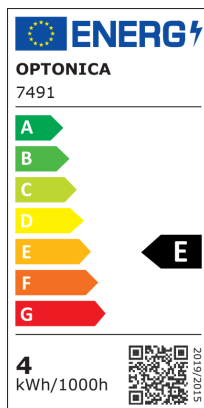

Aplique de Pared LED Redondo 4 Diodos Cuerpo Negro

Potencia

4W

Color de luz

Blanca neutral

Stamps

RoHS

-80

4 kWh/1000h

Especificación técnica

Brand	Optonica	Instant On	0.1s
Product Code	WL4-A1	Material	Aluminium
Power	4W	Operating Frequency	50-60 Hz
Energy Consumption	4 kWh/1000h	Temperature	-20°C / +40°C
Input voltage	AC220-240V	Life span	25 000 Hours
Flux	440 lm	Color Code	840
FLUX per watt	110lm/W	Body Color	Black
IP	54	LED Type	Cree
Dimmable	No	Lumen maintenance at end of service life	70%
Correlated Color Temperature	4000K	Size of product	Ø111x93 mm
Light Color	Blanca neutral	Size of package	115x115x115 mm
Wattage Equivalent	29W	Items per pack	1
EAN Code	3800156674912	Items per box	20
Energy Efficiency Label	E	Color Of The Shell	Black
Beam angle	90°	Gross weight	0,650 kg
Power Factor	0.9	Net weight	0,590 kg
On/Off Cycles	25 000x	Warranty	2 Years