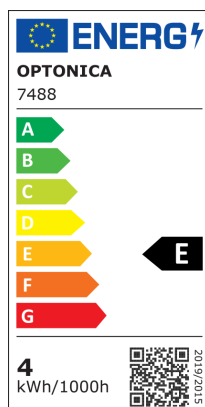

### Luce da Parete LED Rotonda 4 Diodi Corpo Nero

Potenza

4W

Colore della luce

Luce calda

Stamps

RoHS

-80

## Specifiche tecniche

Brand	Optonica	Instant On	0.1s
Product Code	WL4-A1	Material	Aluminium
Power	4W	Operating Frequency	50-60 Hz
Energy Consumption	4 kWh/1000h	Temperature	-20°C / +40°C
Input voltage	AC220-240V	Life span	25 000 Hours
Flux	440 lm	Color Code	830
FLUX per watt	110lm/W	Body Color	Black
IP	54	LED Type	Cree
Dimmable	No	Lumen maintenance at end of service life	70%
Correlated Color Temperature	3000K	Size of product	φ110 mm
Light Color	Luce calda	Size of package	115x115x115 mm
Wattage Equivalent	29W	Items per pack	1
EAN Code	3800156674882	Items per box	20
Energy Efficiency Label	E	Color Of The Shell	Black
Beam angle	90°	Gross weight	0,650 kg
Power Factor	0.9	Net weight	0,590 kg
On/Off Cycles	25 000x	Warranty	2 Years