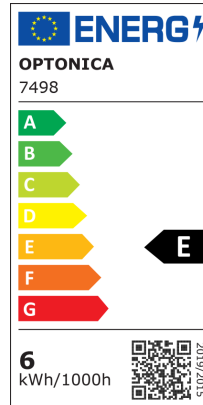

Luce da Parete LED Rotondo Corpo Grigio

Potenza

6W

Colore della luce

Stamps

Specifiche tecniche

Brand	Optonica	Instant On	0.1s
Product Code	WL6-A5	Material	Aluminium
Power	6W	Operating Frequency	50-60 Hz
Energy Consumption	6 kWh/1000h	Temperature	-20°C / +40°C
Input voltage	AC220-240V	Life span	25 000 Hours
Flux	660 lm	Color Code	840
FLUX per watt	110lm/W	Body Color	Gray
IP	54	LED Type	Cree
Dimmable	No	Lumen maintenance at end of service life	70%
Correlated Color Temperature	4000K	Size of product	φ110 mm
Light Color	Luce naturale	Size of package	115x115x115 mm
Wattage Equivalent	44W	Items per pack	1
EAN Code	3800156674981	Items per box	20
Energy Efficiency Label	E	Color Of The Shell	Grey
Beam angle	90°	Gross weight	0,700 kg
Power Factor	0.9	Net weight	0,640 kg
On/Off Cycles	25 000x	Warranty	2 Years