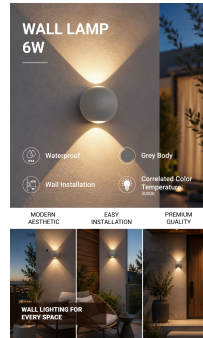

Aplique de Pared LED Redondo Gris

Potencia

6W

Color de luz

 Blanco cálido

Stamps

RoHS

-80

Especificación técnica

Brand	Optonica	Instant On	0.1s
Product Code	WL6-A5	Material	Aluminium
Power	6W	Operating Frequency	50-60 Hz
Energy Consumption	6 kWh/1000h	Temperature	-20°C / +40°C
Input voltage	AC220-240V	Life span	25 000 Hours
Flux	660 lm	Color Code	830
FLUX per watt	110lm/W	Body Color	Gray
IP	54	LED Type	Cree
Dimmable	No	Lumen maintenance at end of service life	70%
Correlated Color Temperature	3000K	Size of product	Ø111x93 mm
Light Color	Blanco cálido	Size of package	115x115x115 mm
Wattage Equivalent	44W	Items per pack	1
EAN Code	3800156674950	Items per box	20
Energy Efficiency Label	E	Color Of The Shell	Grey
Beam angle	90°	Gross weight	0,700 kg
Power Factor	0.9	Net weight	0,640 kg
On/Off Cycles	25 000x	Warranty	2 Years