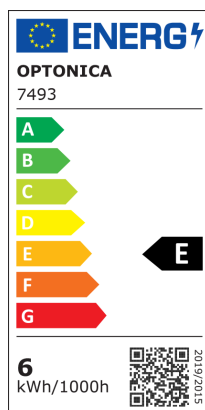

Luce da Parete LED Rotondo Corpo Bianco

Potenza

6W

Colore della luce

Stamps

Specifiche tecniche

Brand	Optonica	Instant On	0.1s
Product Code	WL6-A5	Material	Aluminium
Power	6W	Operating Frequency	50-60 Hz
Energy Consumption	6 kWh/1000h	Temperature	-20°C / +40°C
Input voltage	AC220-240V	Life span	25 000 Hours
Flux	660 lm	Color Code	830
FLUX per watt	110lm/W	Body Color	White
IP	54	LED Type	Cree
Dimmable	No	Lumen maintenance at end of service life	70%
Correlated Color Temperature	3000K	Size of product	φ110 mm
Light Color	Luce calda	Size of package	115x115x115 mm
Wattage Equivalent	44W	Items per pack	1
EAN Code	3800156674936	Items per box	20
Energy Efficiency Label	E	Color Of The Shell	White
Beam angle	90°	Gross weight	0,700 kg
Power Factor	0.9	Net weight	0,640 kg
On/Off Cycles	25 000x	Warranty	2 Years