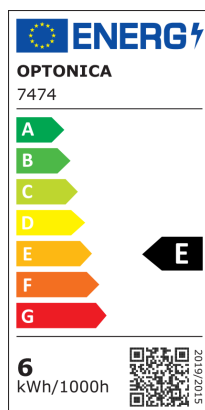

Luce da Parete LED Corpo Grigio

Potenza

6W

Colore della luce

Stamps

Specifiche tecniche

Brand	Optonica	Instant On	0.1s
Product Code	WL6-A3	Material	Aluminium
Power	6W	Operating Frequency	50-60 Hz
Energy Consumption	6 kWh/1000h	Temperature	-20°C / +40°C
Input voltage	AC220-240V	Life span	25 000 Hours
Flux	660 lm	Color Code	840
FLUX per watt	110lm/W	Body Color	Gray
IP	54	LED Type	Cree
Dimmable	No	Lumen maintenance at end of service life	70%
Correlated Color Temperature	4000K	Size of product	200x90x90 mm
Light Color	Luce naturale	Size of package	235x120x120 mm
Wattage Equivalent	44W	Items per pack	1
EAN Code	3800156674745	Items per box	20
Energy Efficiency Label	E	Color Of The Shell	Grey
Beam angle	Up 15° - Down 90°	Gross weight	0,910 kg
Power Factor	0.9	Net weight	0,800 kg
On/Off Cycles	25 000x	Warranty	2 Years