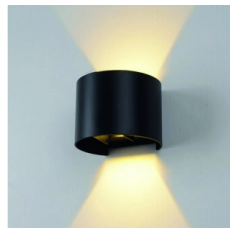

OPTONICA

Luce da Parete LED Corpo Nero Rotondo

Potenza **Colore della luce**

• 6W

Luce calda

Stamps

Specifiche tecniche

Numero di catalogo	7464
Brand	Optonica
Product Code	WL6-A2
Power	6W
Energy Consumption	6 kWh/1000h
Input voltage	AC220-240V
Flux	660 lm
FLUX per watt	110lm/W
IP	54
Dimmable	No
Correlated Color Temperature	3000K
Light Color	Luce calda
Wattage Equivalent	44W
EAN Code	3800156674646

Energy Efficiency Label	E
Beam angle	Adjustable 0°-90°
Power Factor	0.9
On/Off Cycles	25 000x
Instant On	0.1s
Material	Aluminium
Operating Frequency	50-60 Hz
Temperature	-20°C / +40°C
Life span	25 000 Hours
Color Code	830
Body Color	Black
LED Type	Epistar
Lumen maintenance at end of service life	70%
Size of product	φ140x100 mm
Size of package	155x125x115 mm
Items per pack	1
Items per box	20
Color Of The Shell	Black