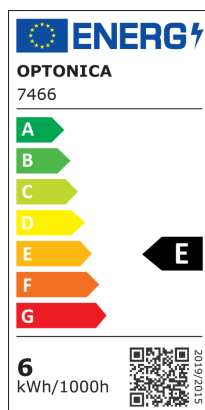

Luce da Parete LED Corpo Bianco Rotondo

Potenza

6W

Colore della luce

Stamps

Specifiche tecniche

Brand	Optonica	Instant On	0.1s
Product Code	WL6-A2	Material	Aluminium
Power	6W	Operating Frequency	50-60 Hz
Energy Consumption	6 kWh/1000h	Temperature	-20°C / +40°C
Input voltage	AC220-240V	Color Code	840
Flux	660 lm	Body Color	White
FLUX per watt	110lm/W	LED Type	Epistar
IP	54	Lumen maintenance at end of service life	70%
Dimmable	No	Size of product	φ140x100 mm
Correlated Color Temperature	4000K	Size of package	155x125x115 mm
Light Color	Luce naturale	Items per pack	1
Wattage Equivalent	44W	Items per box	20
EAN Code	3800156674660	Color Of The Shell	White
Energy Efficiency Label	E	Gross weight	0,700 kg
Beam angle	Adjustable 0°-90°	Net weight	0,620 kg
Power Factor	0.9	Warranty	2 Years
On/Off Cycles	25 000x		