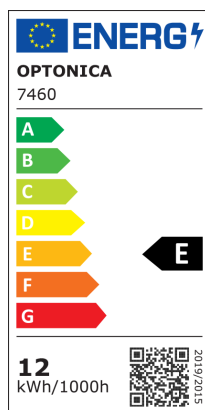

Luce da Parete LED Corpo Bianco Quadrato

Potenza

12W

Colore della luce

Stamps

Specifiche tecniche

Brand	Optonica	Instant On	0.1s
Product Code	WL12-A1	Material	Aluminium
Power	12W	Operating Frequency	50-60 Hz
Energy Consumption	12 kWh/1000h	Temperature	-20°C / +40°C
Input voltage	AC220-240V	Life span	25 000 Hours
Flux	1320 lm	Color Code	840
FLUX per watt	110lm/W	Body Color	White
IP	54	LED Type	Epistar
Dimmable	No	Lumen maintenance at end of service life	70%
Correlated Color Temperature	4000K	Size of product	101 x 101 x 101 mm
Light Color	Luce naturale	Size of package	115x115x115 mm
Wattage Equivalent	88W	Items per pack	1
EAN Code	3800156674608	Items per box	20
Energy Efficiency Label	E	Color Of The Shell	White
Beam angle	Adjustable 0°-90°	Gross weight	0,660 kg
Power Factor	0.9	Net weight	0,600 kg
On/Off Cycles	25 000x	Warranty	2 Years