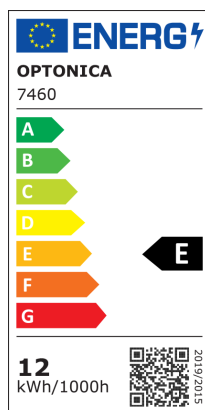

Luce da Parete LED Corpo Bianco Quadrato

Potenza

12W

Colore della luce

Stamps

Specifiche tecniche

Brand	Optonica	Instant On	0.1s
Product Code	WL12-A1	Material	Aluminium
Power	12W	Operating Frequency	50-60 Hz
Energy Consumption	12 kWh/1000h	Temperature	-20°C / +40°C
Input voltage	AC220-240V	Life span	25 000 Hours
Flux	1320 lm	Color Code	840
FLUX per watt	110lm/W	Body Color	White
IP	54	LED Type	Epistar
Dimmable	No	Lumen maintenance at end of service life	70%
Correlated Color Temperature	4000K	Size of product	100x100x100 mm
Light Color	Luce naturale	Size of package	115x115x115 mm
Wattage Equivalent	88W	Items per pack	1
EAN Code	3800156674608	Items per box	20
Energy Efficiency Label	E	Color Of The Shell	White
Beam angle	Adjustable 0°-90°	Gross weight	0,660 kg
Power Factor	0.9	Net weight	0,600 kg
On/Off Cycles	25 000x	Warranty	2 Years