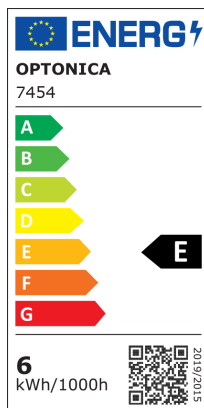

LED Wandleuchte Weißer Körper Quadratisch

Leistung

6W

Lichtfarbe

Stamps

Technische Spezifikation

Brand	Optonica	Instant On	0.1s
Product Code	WL6-A1	Material	Aluminium
Power	6W	Operating Frequency	50-60 Hz
Energy Consumption	6 kWh/1000h	Temperature	-20°C / +40°C
Input voltage	AC220-240V	Life span	25 000 Hours
Flux	660 lm	Color Code	840
FLUX per watt	110lm/W	Body Color	White
IP	54	LED Type	Epistar
Dimmable	No	Lumen maintenance at end of service life	70%
Correlated Color Temperature	4000K	Size of product	101 x 101 x 101 mm
Light Color	Neutralweiß	Size of package	115x115x115 mm
Wattage Equivalent	44W	Items per pack	1
EAN Code	3800156674547	Items per box	20
Energy Efficiency Label	E	Color Of The Shell	White
Beam angle	Adjustable 0°-90°	Gross weight	0,660 kg
Power Factor	0.9	Net weight	0,600 kg
On/Off Cycles	25 000x	Warranty	2 Years