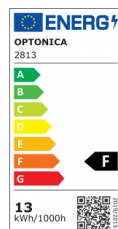

OPTONICA

Soffitto LED di Superficie 120°

Potenza **Colore della luce**

- 13W

Luce naturale

Stamps

Specifiche tecniche

Numero di catalogo	2813
Brand	Optonica
Product Code	DL13-A1
Power	13W
Energy Consumption	13 kWh/1000h
Input voltage	AC220-240V
Flux	1050 lm
FLUX per watt	80lm/W
IP	65
Dimmable	No
Correlated Color Temperature	4500K
Light Color	Luce naturale
Wattage Equivalent	70W
EAN Code	3800156628137
Energy Efficiency Label	F
Beam angle	120°

Power Factor	0.9
On/Off Cycles	25 000x
Instant On	0.1s
Material	Plastic
Operating Frequency	50-60 Hz
Temperature	-20°C / +40°C
Ra ≥	80
Life span	25 000 Hours
Color Code	845
Body Color	White
Lumen maintenance at end of service life	70%
Size of product	φ320x113 mm
Size of package	325x330x110 mm
Items per pack	1
Items per box	10
Color Of The Shell	White
Gross weight	0,805 kg
Net weight	0,609 kg