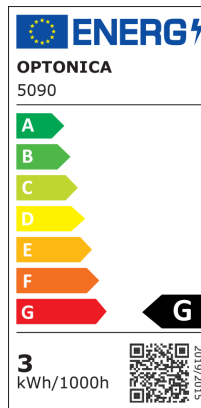

Luce Esterna a Corda Bianca Lampadine Colorate 10PCS 5M + 3M Cable