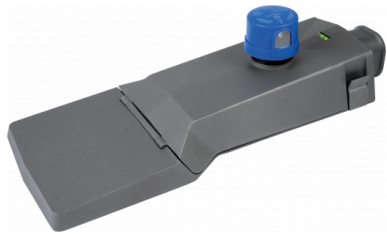

OPTONICA

Luce Stradale LED Con Presa NEMA e Fotocellula Bridgelux3030 Dimmerabile

Potenza **Colore della luce**

- 75W

Luce fredda

Stamps

Specifiche tecniche

Numero di catalogo	9194
Brand	Optonica
Product Code	SL75-A4
Socket	NEMA
Power	75W
Energy Consumption	75 kWh/1000h
Input voltage	AC100-240V
Flux	10500 lm
FLUX per watt	140lm/W
IP	66
Dimmable	Yes
Correlated Color Temperature	6000K
Light Color	Luce fredda
EAN Code	3800156691940

Energy Efficiency Label	C
Beam angle	120°
Hole Size	Ø65 mm
Power Factor	0.95
On/Off Cycles	35 000x
Instant On	0.1s
Material	Aluminium
Operating Frequency	50-60 Hz
Temperature	-20°C / +40°C
Ra ≥	70
Life span	50 000 Hours
Color Code	857
LED Type	Bridgelux
Lumen maintenance at end of service life	70%
Size of product	545x245x180 mm
Size of package	580x280x200 mm
Items per pack	1
Items per box	1