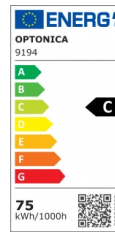

OPTONICA

Luce Stradale LED Con Presa NEMA e Fotocellula Bridgelux3030 Dimmerabile

Potenza **Colore della luce**

- 75W

Luce fredda

Stamps

Specifiche tecniche

Numero di catalogo	9194
Brand	Optonica
Product Code	SL75-A4
Socket	NEMA
Power	75W
Energy Consumption	75 kWh/1000h
Input voltage	AC100-240V
Flux	10500 lm
FLUX per watt	140lm/W
IP	66
Dimmable	Yes
Correlated Color Temperature	6000K
Light Color	Luce fredda
EAN Code	3800156691940

Energy Efficiency Label	C
Beam angle	120°
Hole Size	Ø65 mm
Power Factor	0.95
On/Off Cycles	35 000x
Instant On	0.1s
Material	Aluminium
Operating Frequency	50-60 Hz
Temperature	-20°C / +40°C
Ra ≥	70
Life span	50 000 Hours
Color Code	857
LED Type	Bridgelux
Lumen maintenance at end of service life	70%
Size of product	545x245x180 mm
Size of package	580x280x200 mm
Items per pack	1
Items per box	1